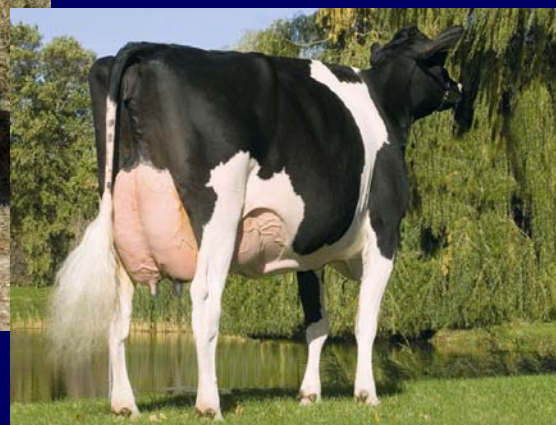

DT Floryn-ET TV TL

GOLDWYN x VG-88-USA DURHAM x EX-92 PRELUDE x Markwell Bstar RAVEN EX-95
x EX-92 CHIEF MARK x EX-94 TONY

GOLDWYN-SON! - HIGH PROTEIN! - HIGH LIFETIME PRODUCTIONS—LONGEVITY

Reg.no.: NL 478513875

Birth.date: 08-02-2007

Markwell Durham Florri TV VG-88
One of the most popular Durham daughters in the world
Durham grand daughter of Raven

Markwell Bstar E Raven EX-95 GMD DOM

Markwell Durham Daisy EX-92
Durham gr. Daughter of Raven

Ronnybrook PRELUDE

Markwell Bstar E Raven EX-95 3E
GMD DOM
2.03 365d 12.692M 3.8% 479F 3.5% 439P
4.09 365d 16.606M 4.3% 717F 3.4% 569P
Lifetime: 72.585kgM 4.1%F 3.6%P

- Fancy GOLDWYN son from the aristocratic RAVEN family!
- His father, Goldwyn is one of the highest 2nd crop bulls in the World and extremely popular!
- Mother, Florri is one of the most popular Durham daughters ever!
- Durham Florri has three milking daughters in the USA, all are VG 2yr.
- Florri is the full sister of Fidell EX-93 at Select Sires: PTAT +1.83 / TPI +1475
- Her Convincer brother has TPI +1556!
- Same family as the proven sires Rain, Ramses, Reece, Fidell, DJ, Braveheart and more!
- **HIGH PROTEIN!**
- Grand dam of Floryn has already 95.000 kg milk lifetime production as an 12 year old cow!
- Average lifetime production in the 4 generations in front of Florri: 86.000 kg milk!